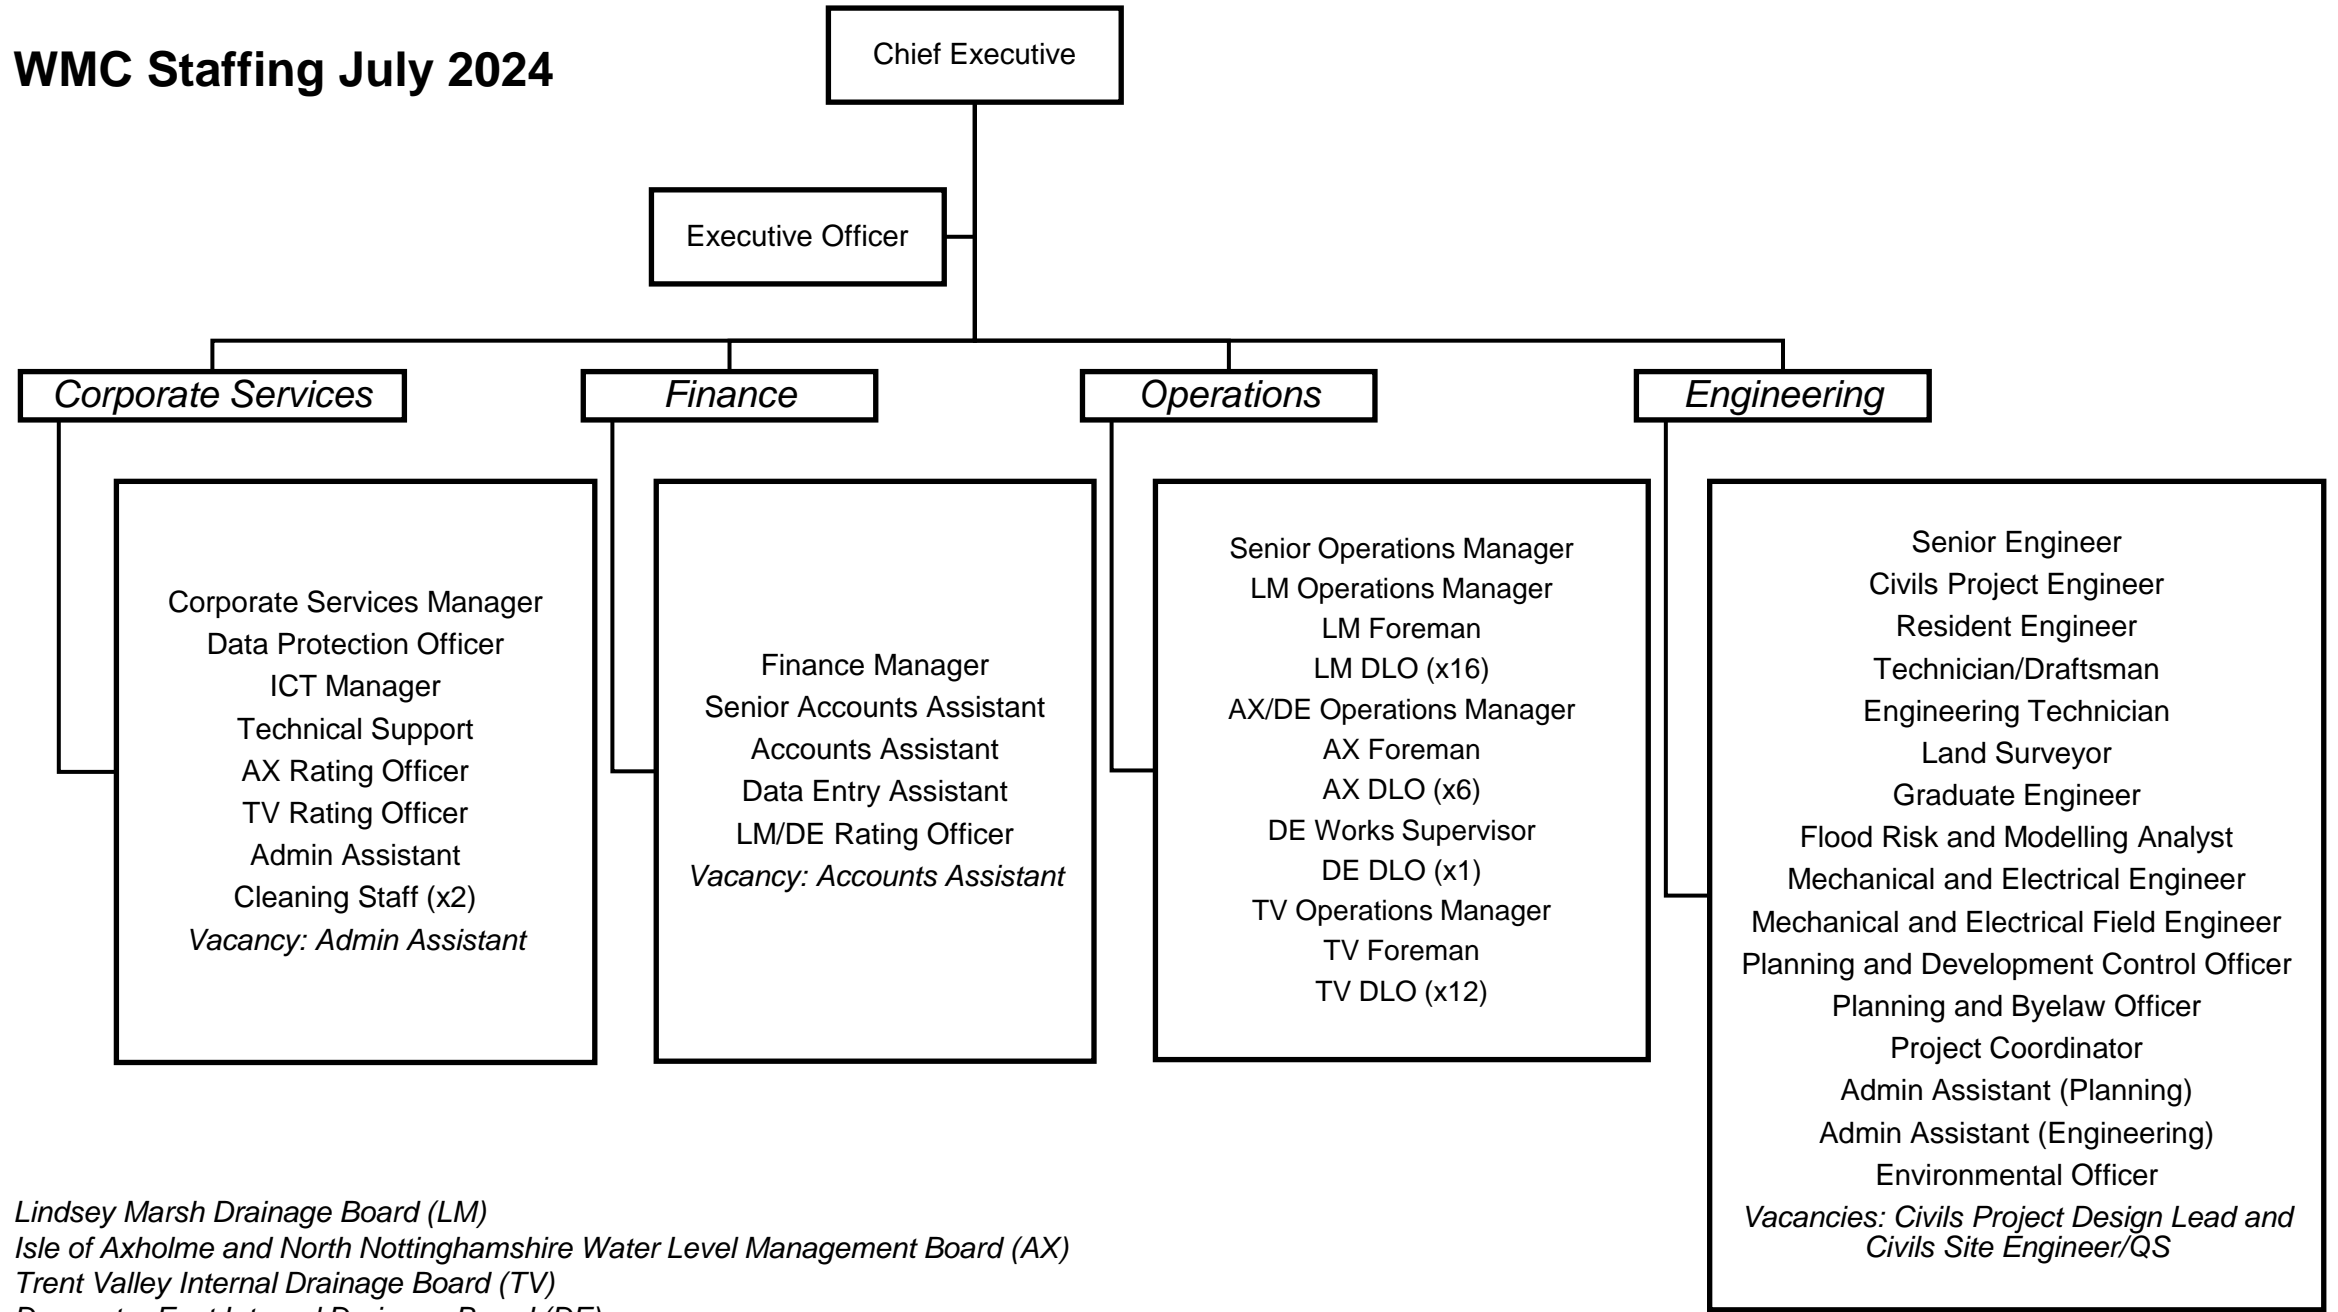

WMC Staffing July 2024

Lindsey Marsh Drainage Board (LM)

Isle of Axholme and North Nottinghamshire Water Level Management Board (AX)

Trent Valley Internal Drainage Board (TV)

Doncaster East Internal Drainage Board (DE)